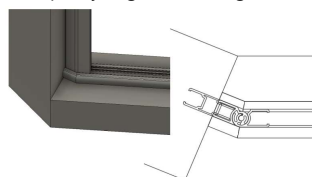

8 Unit Height
 67" (Framed Only) 71" 76" 80" Custom _____

9 Panel Options

Check all that apply

* Denotes Standard Option

 Corner Post* Aquarium Corner (butt-glaze)
 Notched Panel Notched Panel - No metal on rise or base

Please provide centerline dimensions. Note any and all out-of-plumb walls & thresholds.

 Angled Kneewall conversion kit (specify angle in drawing)

Submit order here